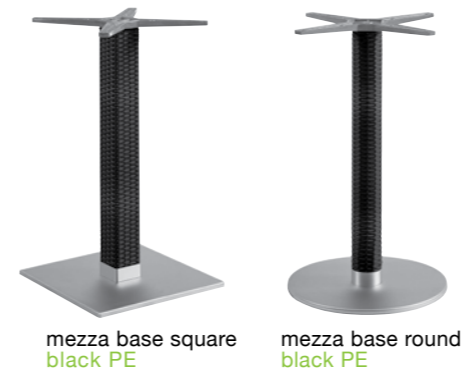

specto

mezza

moon

sun

star

diva

trento

werzalit
Looking for matching table tops?
See our collection on the backpage.