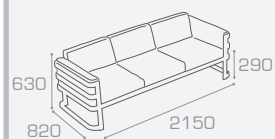

MANHATTAN
Lounge 3 places

37 kg