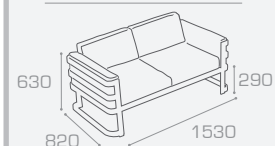

MANHATTAN
Lounge 2 places

27 kg